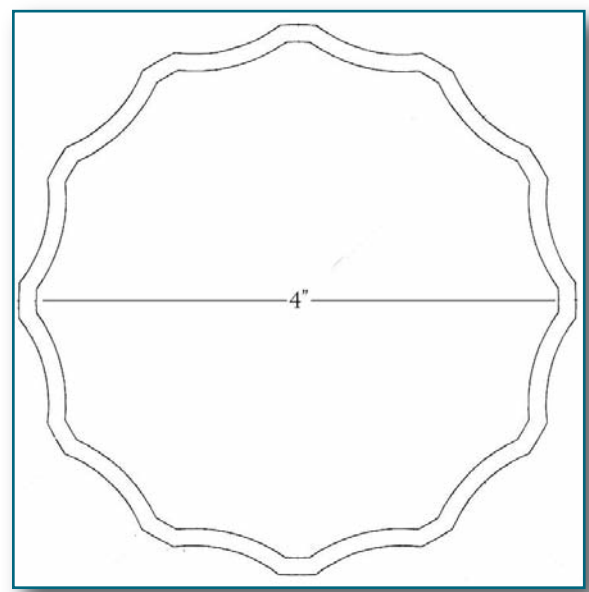

4" Fluted Straight Aluminum

Catalog No.		Pole Height	Shaft Size	Wall
Rigid	Hinge			
FSAB-8	FSAH-8	8'	4"	.125
FSAB-10	FSAH-10	10'	4"	.125
FSAB-12	FSAH-12	12'	4"	.125
FSAB-14	FSAH-14	14'	4"	.125
FSAB-16	FSAH-16	16'	4"	.125
FSAB-18	FSAH-18	18'	4"	.125

-For base size and bolt circle, contact factory.
Do not install without template and instructions.