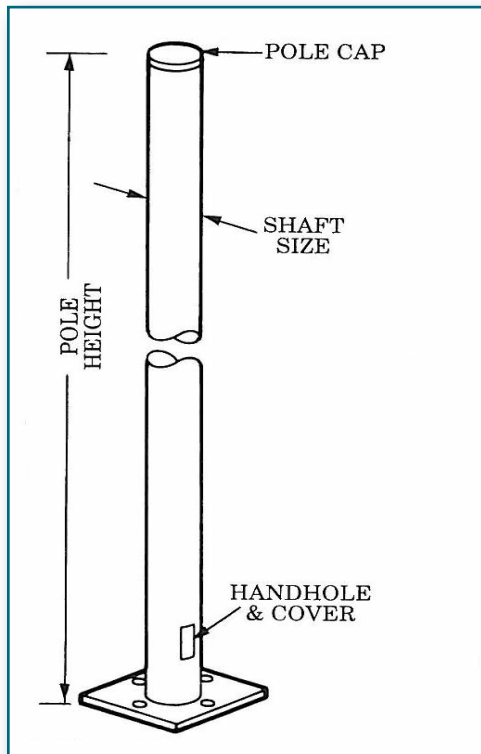

Square Straight Steel

Catalog No.	Pole Height	Shaft Size	Wall	Approx. Pole Weight
SSSB-8410-5	10'	4"	.120	80
SSSB-8412-5	12'	4"	.120	102
SSSB-8414-5	14'	4"	.120	114
SSSB-8416-5	16'	4"	.120	127
SSSB-8418-5	18'	4"	.120	139
SSSB-8420-5	20'	4"	.120	152
SSSB-8420-8	20'	4"	.180	219

-For other pole height or wall thickness, contact factory.

Round Straight Steel

Catalog No.	Pole Height	Shaft Size	Wall	Approx. Pole Weight
RSSB-8308	8'	3"	.120	45
RSSB-8310	10'	3"	.120	53
RSSB-8312	12'	3"	.120	61
RSSB-8314	14'	3"	.120	73
RSSB-8416	16'	4"	.120	81
RSSB-8418	18'	4"	.120	110
RSSB-8420	20'	4"	.120	123