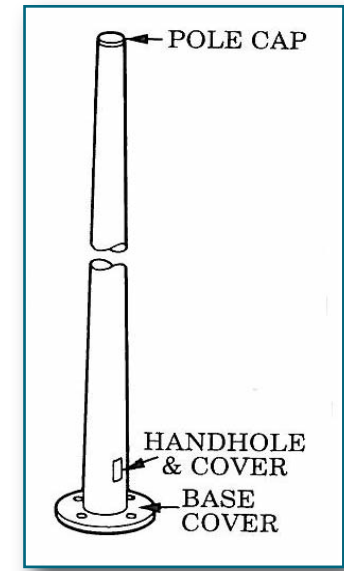

Round Tapered Aluminum Rigid

Catalog No.	Pole Height	Shaft Size	Wall
RTAB-6012	12'	4"-3"	.125
RTAB-6014	14'	4"-3"	.125
RTAB-6016	16'	4"-3"	.125
RTAB-6018	18'	5"-3"	.125
RTAB-6020	20'	5"-3"	.125