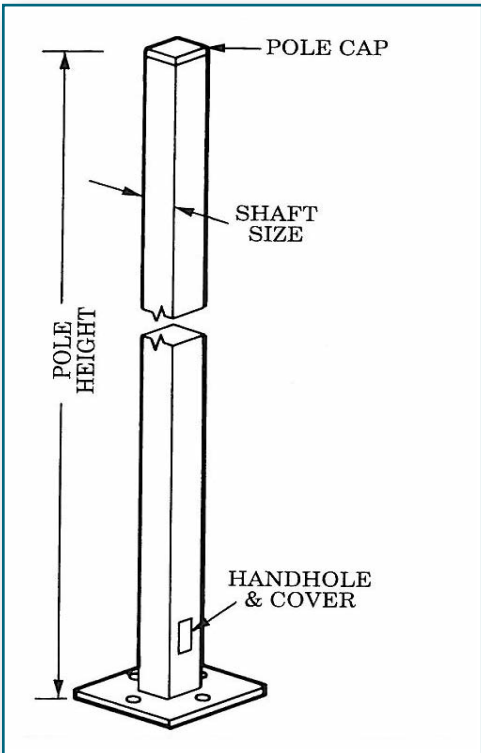

Square Straight Steel

Catalog No.	Pole Height	Shaft Size	Wall	Approx. Pole Weight
SSSB-8410-5	10'	4"	.120	80
SSSB-8412-5	12'	4"	.120	102
SSSB-8414-5	14'	4"	.120	114
SSSB-8416-5	16'	4"	.120	127
SSSB-8418-5	18'	4"	.120	139
SSSB-8420-5	20'	4"	.120	152
SSSB-8420-8	20'	4"	.180	219

-For other pole height or wall thickness, contact factory.

Round Straight Steel

Catalog No.	Pole Height	Shaft Size	Wall	Approx. Pole Weight
RSSB-8308	8'	3"	.120	45
RSSB-8310	10'	3"	.120	53
RSSB-8312	12'	3"	.120	61
RSSB-8314	14'	3"	.120	73
RSSB-8416	16'	4"	.120	81
RSSB-8418	18'	4"	.120	110
RSSB-8420	20'	4"	.120	123