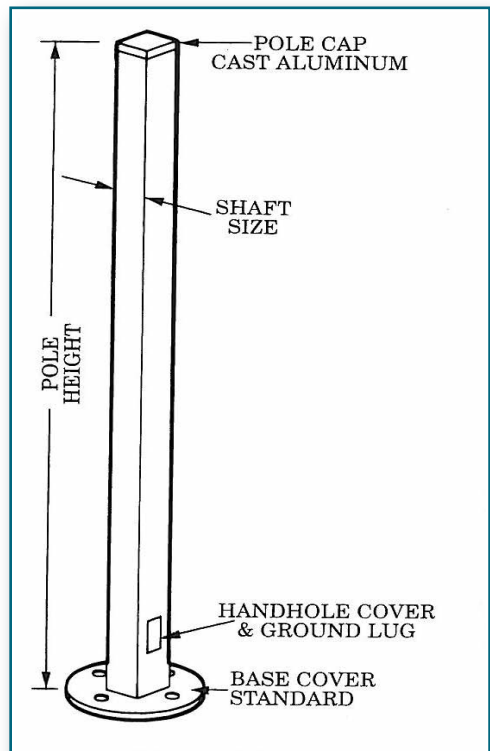

Job Name: _____
Type: _____ Quantity: _____
Catalog No: _____
Notes: _____

RH Lighting Solutions
3155 West 33rd Street
Cleveland, OH 44109
Phone: 877-905-4448
Fax: 877-428-3080
www.rhlightingsolutions.com

Square Straight Aluminum

Catalog No.		Pole Height	Shaft Size	Wall	Approx. Pole Weight
Rigid	Hinge				
SSAB-6308-5	SSAH-6308-5	8'	3"	.125	25
SSAB-6408-5	SSAH-6408-5	8'	4"	.125	27
SSAB-6310-5	SSAH-6310-5	10'	3"	.125	26
SSAB-6410-5	SSAH-6410-5	10'	4"	.125	31
SSAB-6312-5	SSAH-6312-5	12'	3"	.125	28
SSAB-6412-5	SSAH-6412-5	12'	4"	.125	36
SSAB-6414-5	SSAH-6414-5	14'	4"	.125	41
SSAB-6414-8	SSAH-6414-8	14'	4"	.188	50
SSAB-6414-0	SSAH-6414-0	14'	4"	.250	70
SSAB-6416-5	SSAH-6416-5	16'	4"	.125	45
SSAB-6416-8	SSAH-6416-8	16'	4"	.188	55
SSAB-6416-0	SSAH-6416-0	16'	4"	.250	79
SSAB-6516-8	SSAH-6516-8	16'	5"	.188	70
SSAB-6418-5	SSAH-6418-5	18'	4"	.125	51
SSAB-6418-0	SSAH-6418-0	18'	4"	.250	87
SSAB-6518-8	SSAH-6518-8	18'	5"	.188	76
SSAB-6420-5	SSAH-6420-5	20'	4"	.125	56
SSAB-6420-8	SSAH-6420-8	20'	4"	.188	60
SSAB-6420-0	SSAH-6420-0	20'	4"	.250	96
SSAB-6520-8	SSAH-6520-8	20'	5"	.188	83

-For other pole height or wall thickness, contact factory.