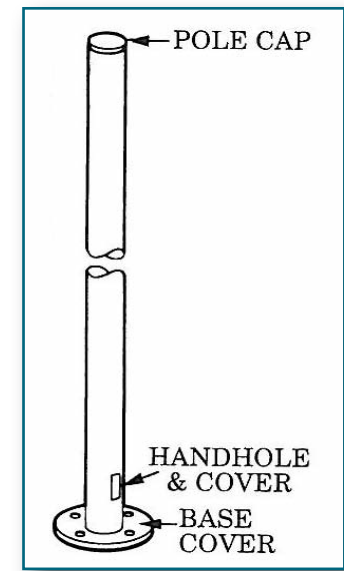

Square Straight Aluminum

Catalog No.		Pole Height	Shaft Size	Wall	Approx. Pole Weight
Rigid	Hinge				
SSAB-6308-5	SSAH-6308-5	8'	3"	.125	25
SSAB-6408-5	SSAH-6408-5	8'	4"	.125	27
SSAB-6310-5	SSAH-6310-5	10'	3"	.125	26
SSAB-6410-5	SSAH-6410-5	10'	4"	.125	31
SSAB-6312-5	SSAH-6312-5	12'	3"	.125	28
SSAB-6412-5	SSAH-6412-5	12'	4"	.125	36
SSAB-6414-5	SSAH-6414-5	14'	4"	.125	41
SSAB-6414-8	SSAH-6414-8	14'	4"	.188	50
SSAB-6414-0	SSAH-6414-0	14'	4"	.250	70
SSAB-6416-5	SSAH-6416-5	16'	4"	.125	45
SSAB-6416-8	SSAH-6416-8	16'	4"	.188	55
SSAB-6416-0	SSAH-6416-0	16'	4"	.250	79
SSAB-6516-8	SSAH-6516-8	16'	5"	.188	70
SSAB-6418-5	SSAH-6418-5	18'	4"	.125	51
SSAB-6418-0	SSAH-6418-0	18'	4"	.250	87
SSAB-6518-8	SSAH-6518-8	18'	5"	.188	76
SSAB-6420-5	SSAH-6420-5	20'	4"	.125	56
SSAB-6420-8	SSAH-6420-8	20'	4"	.188	60
SSAB-6420-0	SSAH-6420-0	20'	4"	.250	96
SSAB-6520-8	SSAH-6520-8	20'	5"	.188	83

-For other pole height or wall thickness, contact factory.

4" Fluted Straight Aluminum

Catalog No.		Pole Height	Shaft Size	Wall
Rigid	Hinge			
FSAB-8	FSAH-8	8'	4"	.125
FSAB-10	FSAH-10	10'	4"	.125
FSAB-12	FSAH-12	12'	4"	.125
FSAB-14	FSAH-14	14'	4"	.125
FSAB-16	FSAH-16	16'	4"	.125
FSAB-18	FSAH-18	18'	4"	.125

-For base size and bolt circle, contact factory.
 Do not install without template and instructions.

Round Tapered Aluminum Rigid

Catalog No.	Pole Height	Shaft Size	Wall
RTAB-6012	12'	4"-3"	.125
RTAB-6014	14'	4"-3"	.125
RTAB-6016	16'	4"-3"	.125
RTAB-6018	18'	5"-3"	.125
RTAB-6020	20'	5"-3"	.125