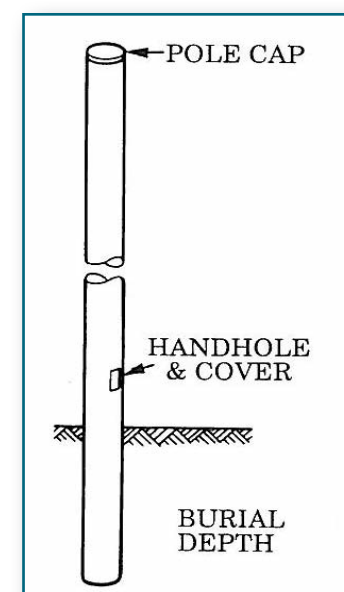

Round Straight Aluminum

Catalog No.		Pole Height	Shaft Size	Wall
Rigid	Hinge			
RSAB-6308-5	RSAH-6308-5	8'	3"	.125
RSAB-6310-5	RSAH-6310-5	10'	3"	.125
RSAB-6410-5	RSAH-6410-5	10'	4"	.125
RSAB-6312-5	RSAH-6312-5	12'	3"	.125
RSAB-6412-5	RSAH-6412-5	12'	4"	.125
RSAB-6414-5	RSAH-6414-5	14'	4"	.125
RSAB-6416-5	RSAH-6416-5	16'	4"	.125
RSAB-6418-5	RSAH-6418-5	18'	4"	.125
RSAB-6418-8	RSAH-6418-8	18'	4"	.188
RSAB-6418-0	RSAH-6418-0	18'	4"	.250
RSAB-6420-0	RSAH-6420-0	20'	4"	.250
RSAB-6520-5	RSAH-6520-5	20'	5"	.125
RSAB-6520-8	RSAH-6520-8	20'	5"	.188